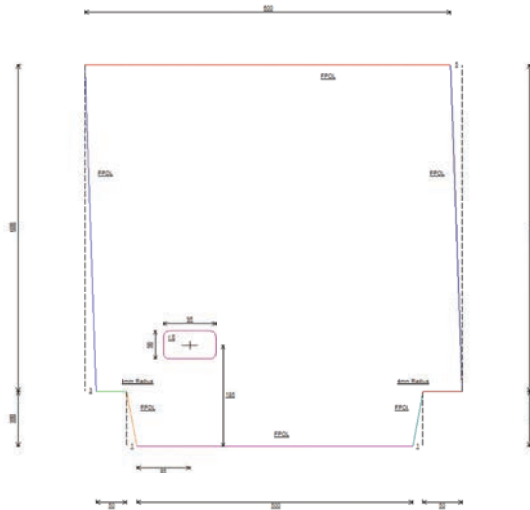

Glass Designer

Glass

Glass / 700 x 605 4mm Mirror Annealed x1

Details Edges Shape **Cutouts** Add from Library

Add Cutout

Add Coating

Add Corner

Rectangular Hole

Left edge 185mm from Bottom

360°